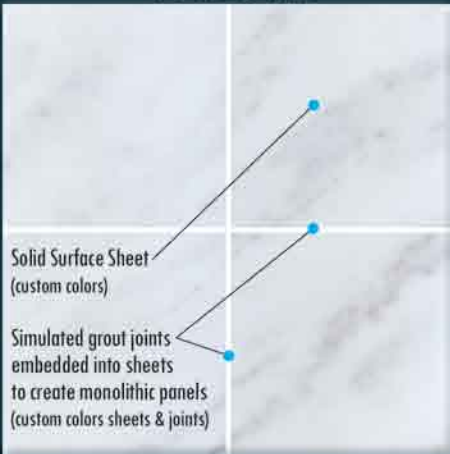

Desert Mountain

Storm Mountain

PICK YOUR TILE PATTERN

Your choice of standard or custom pattern and simulated grout color

Cararra Mountain

Sand Mountain

Shadow Mountain

PICK YOUR PAN PATTERN