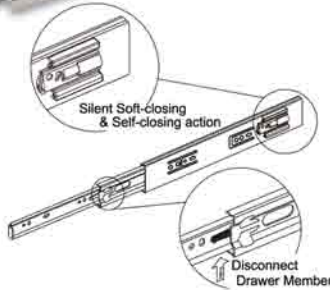

Distributed by
MAXSTONE™
INTERNATIONAL, LLC

www.MaxstoneUSA.com

Visit www.KingSlideRV.com
for a demonstration video.

King Slide®
RV Slide

Hands-free, Soft-Closing & Standard RV Drawer Slides

RV3M52

Soft-closing with 10 pounds of detent* force AND **drawer catches eliminated!**

Specifications/Features

Length: 300mm to 600mm (11.81" to 23.62")
Travel: Full Extension
Side Space: 12.7mm (+0.5mm-0mm)
Height: 45.6mm (1.8")
Load Capacity: Up to 34kg (75lbs)/pair
Mount: Side Mount
Disconnect: Lever Disconnect