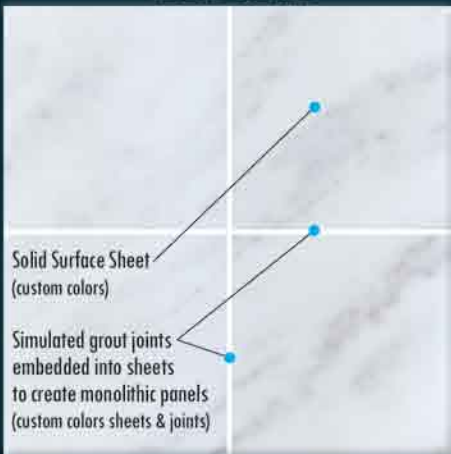

Solid Surface Shower Wall Panels with the look and feel of tile with grout (in 6 colors shown + color matching)

- The same hygienic and performance characteristics as all other ARRAY Solid Surface materials, including Greenguard and NSF certification and ADA-compliant applications
- The latest "veining" techniques for truly unique natural looks that designers will appreciate
- Custom and standard panel patterns/textures and simulated grout joint colors

Ivory Mountain

Desert Mountain

Storm Mountain

PICK YOUR TILE PATTERN

Your choice of standard or custom pattern and simulated grout color

Cararra Mountain

Solid Surface Sheet
(custom colors)

Simulated grout joints
embedded into sheets
to create monolithic panels
(custom colors sheets & joints)